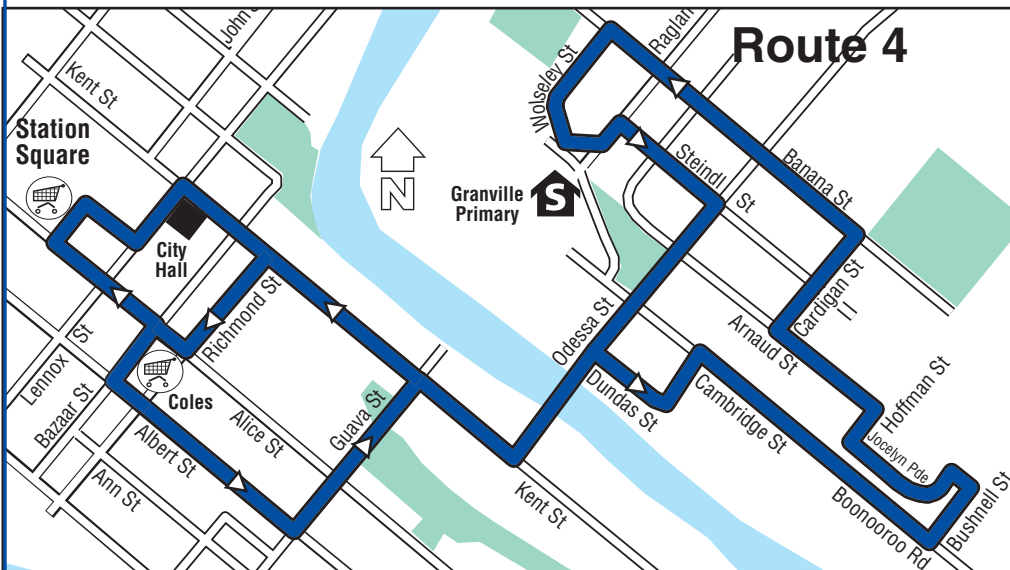

Monday to Friday **Saturday**

major stops	am					pm					pm		
Depart Station Square		-	7.51	8.52	9.54	11.22	12.38	3.20	-	8.54	9.54	11.24	12.24
Depart opposite City Hall	7.30	7.55	8.55	9.57	11.25	12.40	-	-	8.00	9.00	10.00	11.30	12.30
Depart Richmond St.	-	-	8.57	10.00	11.28	12.42	-	-	-	9.02	10.02	11.32	12.32
Depart Coles (Alice St)	-	7.48	9.00	10.02	11.31	12.44	-	-	-	9.05	10.05	11.35	12.35
Granville Bridge	7.32	7.58	9.04	10.06	11.35	12.49	3.26	-	8.02	9.09	10.09	11.39	12.39
Bushnell St	7.36	8.02	9.08	10.10	11.39	12.53	3.32	-	8.06	9.13	10.13	11.43	12.43
Banana St	7.39	8.05	9.11	10.13	11.42	12.56	3.35	-	8.09	9.16	10.16	11.46	11.46
Steindl Street	7.42	8.08	9.14	10.16	11.45	12.59	3.38	-	8.12	9.19	10.19	11.49	12.49
Granville Bridge	7.45	8.14	9.17	10.19	11.48	1.02	3.41	-	8.15	9.22	10.22	11.52	12.52
Arrive Richmond St.	-	-	9.20	10.21	11.51	1.05	3.44	-	8.17	9.23	10.23	11.53	12.53
Arrive Coles (Alice St)	7.48	8.17	9.23	10.24	11.54	1.08	3.47	-	8.18	9.24	10.24	11.54	12.54
Arrive Station Square	7.51	8.20	9.26	10.27	11.57	1.10	3.50	-	8.21	9.26	10.26	11.56	12.56
Arrive opposite City Hall	7.54	-	9.29	-	12.00	1.13	3.53	-	8.28	9.30	10.28	12.00	1.00

Note for Route 4:

- The 7.55 am service departing Opposite City Hall provides direct bus connection to Aldridge High (Searle St.), St Mary's Primary (Lennox St.), Central Primary and Maryborough High (Kent St.).
- The 3.20pm service departs Station Square after picking up students from Aldridge High Searle St (3.07pm), St Mary's Primary John St(3.14pm), Central Primary and Maryborough High Sussex St (3.15pm).