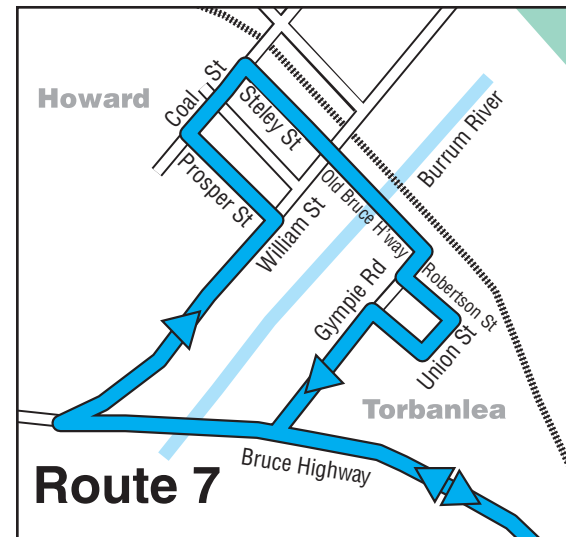

Maryborough - Aldershot - Torbanlea - Howard

Monday to Friday

major stops	am	pm	1
Depart Station Square	-	1.10	3.05
Depart Coles (Alice St)	-	1.20	2.50
Depart opposite City Hall	-	1.30	2.45
St Marys College	-	-	3.00
Maryborough High	-	-	3.10
Aldridge High	-	-	3.15
Aldershot	-	1.40	3.25
Torbanlea	-	1.55	3.40
Howard Pool	7.25	-	-
Howard Post Office	7.30	2.00	3.45
Torbanlea Museum	7.40	-	-
Aldershot	7.55	-	-
Aldridge High	8.05	-	-
Maryborough High	8.10	-	-
St Marys College	8.15	-	-
Arr. Maryborough City Hall	8.20	2.30	4.15

Notes for Route 7:

- This is a hail & ride service while in the suburbs. If you would like to board the bus between stops, please find a place where the driver can clearly see you and can stop safely and conveniently. Please signal the driver clearly as the bus approaches.

*The 1.10pm service occurs on Tuesdays and Thursdays only.