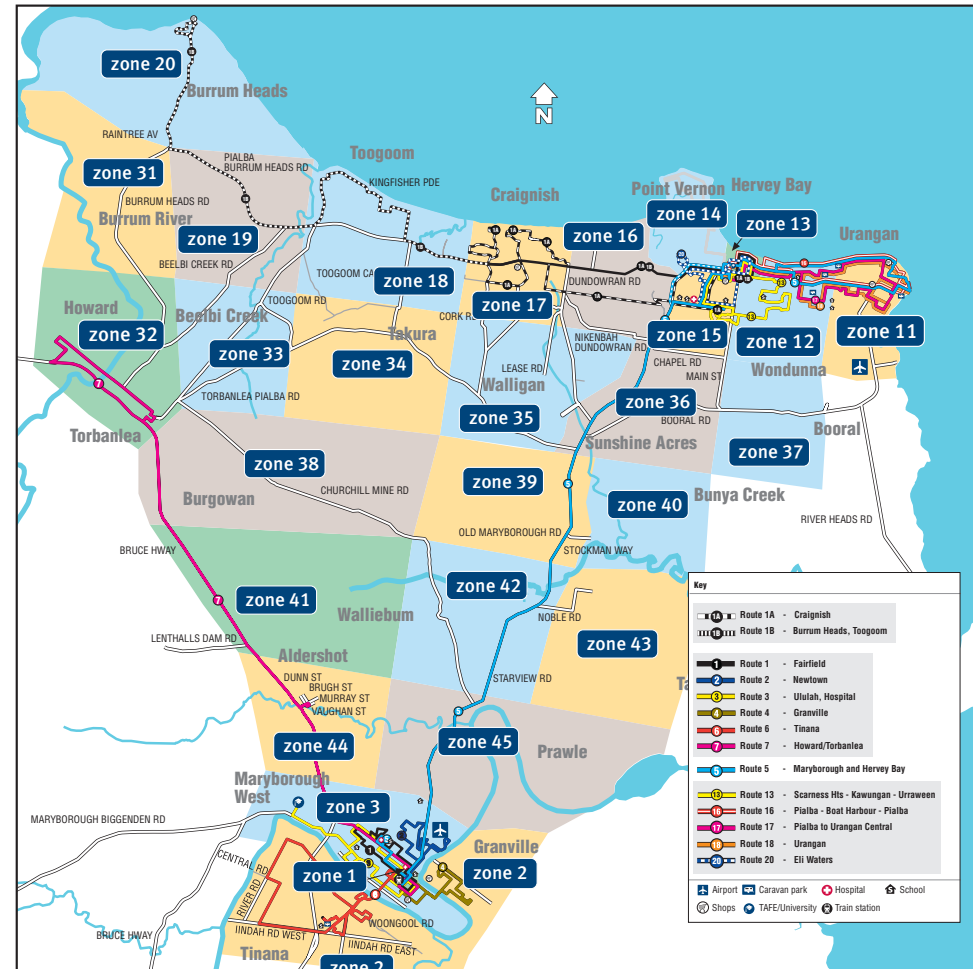

Hail'n'ride

Wide Bay Transit offers hail 'n' ride on routes six and seven in Maryborough and the Kan-go fixed route in Hervey Bay.

What is hail 'n' ride?

Hail 'n' ride enables you to get on and off a bus between the regular scheduled stops, as long as it is safe for the driver to stop.

qconnect weekly: Unlimited travel within the zones purchased for one week (seven consecutive days) from the date of issue, valid on all **qconnect** services.

Timetables

This timetable is one of four covering the Fraser Coast area. Timetables are available from Wide Bay Transit or at www.qconnect.qld.gov.au.

Monday to Friday			Saturday	
major stops	pm		pm	
Main St	1.32		1.42	
Centro	1.35		1.45	
Carkeet Rd	1.49		1.59	
O'Reagans Cr Rd East	1.50		2.00	
O'Reagans Cr Rd West	1.52		2.02	
Jepperson Rd shops	1.53		2.03	
Desmond Dr	1.54		2.04	
Kingfisher Pde East	1.55		2.05	
Kingfisher Pde West	1.56		2.06	
Lorikeet Ave	1.58		2.08	
Toogoom Hall	2.00		2.10	
Toogoom/Torbanlea t'off	2.02		2.12	
Pialba/Burrum Hds Rd t'off	2.08		2.18	
Burrum Hds Bowls Club	2.11		2.21	
Sunrise Cres	2.12		2.22	
Riverview Dr West	2.13		2.23	
Riverview Dr East	2.14		2.24	
Ross St	2.15		2.25	
Burrum St West	2.16		2.26	
Burrum St shops	2.17		2.27	
Burrum St bus stop	2.18		2.28	
Howard St (Hall)	2.19		2.29	
Centro	2.44		2.54	