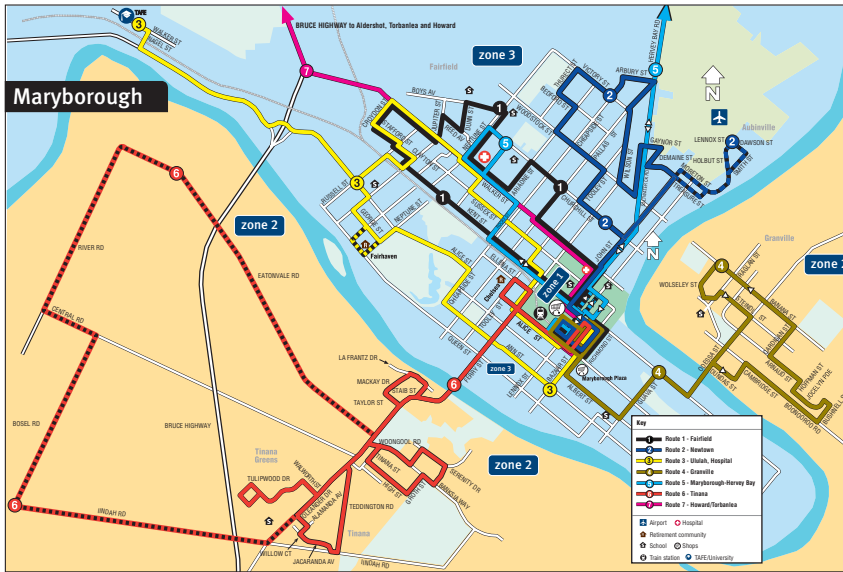

Hail'n'ride

Wide Bay Transit offers hail 'n' ride on routes six and seven in Maryborough and the Kan-go fixed route in Hervey Bay.

What is hail 'n' ride?

Hail 'n' ride enables you to get on and off a bus between the regular scheduled stops, as long as it is safe for the driver to stop.

Wide Bay bus network

qconnect

is an initiative of the Queensland Government to meet the public transport needs of regional Queensland.

In addition to standardised fares and ticket types, **qconnect** has introduced a zonal fare system with improved bus routes and timetables to make it easier for you to get around.

Ticket options

qconnect single: One-way ticket to reach your destination, including transfers within two hours on any **qconnect** service.

qconnect daily: Unlimited travel within the zones purchased until the last service scheduled on the day of issue, valid on all **qconnect** services.

qconnect weekly: Unlimited travel within the zones purchased for one week (seven consecutive days) from the date of issue, valid on all **qconnect** services.

Timetables

This timetable is one of four covering the Fraser Coast area. Timetables are available from Wide Bay Transit or at www.qconnect.qld.gov.au.