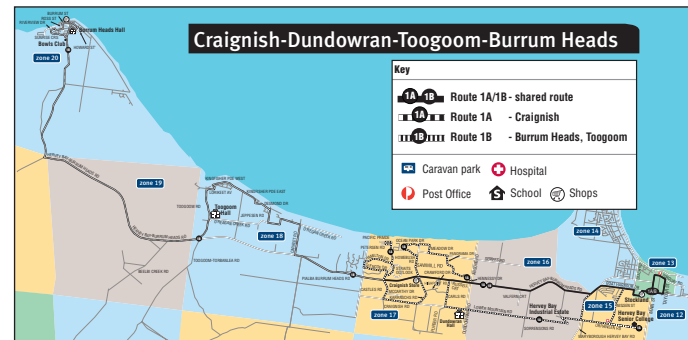

Wide Bay bus network

qconnect

is an initiative of the Queensland Government to meet the public transport needs of regional Queensland.

In addition to standardised fares and ticket types, **qconnect** has introduced a zonal fare system with improved bus routes and timetables to make it easier for you to get around.

Route 1B Hervey Bay to Burrum Heads and return servicing Toogoom				
Monday to Friday			Saturday	
major stops	am		am	
Main St	8.47		7.17	
Centro	8.50		7.20	
Burrum Hds Bowls Club	9.15		7.45	
Sunrise Cres	9.17		7.47	
Riverview Dr West	9.18		7.48	
Riverview Dr East	9.19		7.49	
Ross St	9.20		7.50	
Burrum St West	9.21		7.51	
Burrum St shops	9.22		7.52	
Burrum St bus stop	9.23		7.53	
Howard St (Hall)	9.24		7.54	
Pialba/Burrum Hds Rd t'off	9.28		7.58	
Toogoom/Torbanlea t'off	9.33		8.03	
Toogoom Hall	9.35		8.05	
Lorikeet Ave	9.38		8.08	
Kingfisher Pde West	9.40		8.10	
Kingfisher Pde East	9.42		8.12	
Desmond Dr	9.43		8.13	
Jepperson Rd shops	9.44		8.14	
O'Reagans Cr Rd West	9.45		8.15	
O'Reagans Cr Rd East	9.47		8.17	
Carkeet Rd	9.48		8.18	
Centro	10.02		8.32	
Main St	10.05		8.35	

Monday to Friday			Saturday	
major stops	pm		pm	
Main St	1.32		1.42	
Centro	1.35		1.45	
Carkeet Rd	1.49		1.59	
O'Reagans Cr Rd East	1.50		2.00	
O'Reagans Cr Rd West	1.52		2.02	
Jepperson Rd shops	1.53		2.03	
Desmond Dr	1.54		2.04	
Kingfisher Pde East	1.55		2.05	
Kingfisher Pde West	1.56		2.06	
Lorikeet Ave	1.58		2.08	
Toogoom Hall	2.00		2.10	
Toogoom/Torbanlea t'off	2.02		2.12	
Pialba/Burrum Hds Rd t'off	2.08		2.18	
Burrum Hds Bowls Club	2.11		2.21	
Sunrise Cres	2.12		2.22	
Riverview Dr West	2.13		2.23	
Riverview Dr East	2.14		2.24	
Ross St	2.15		2.25	
Burrum St West	2.16		2.26	
Burrum St shops	2.17		2.27	
Burrum St bus stop	2.18		2.28	
Howard St (Hall)	2.19		2.29	
Centro	2.44		2.54	