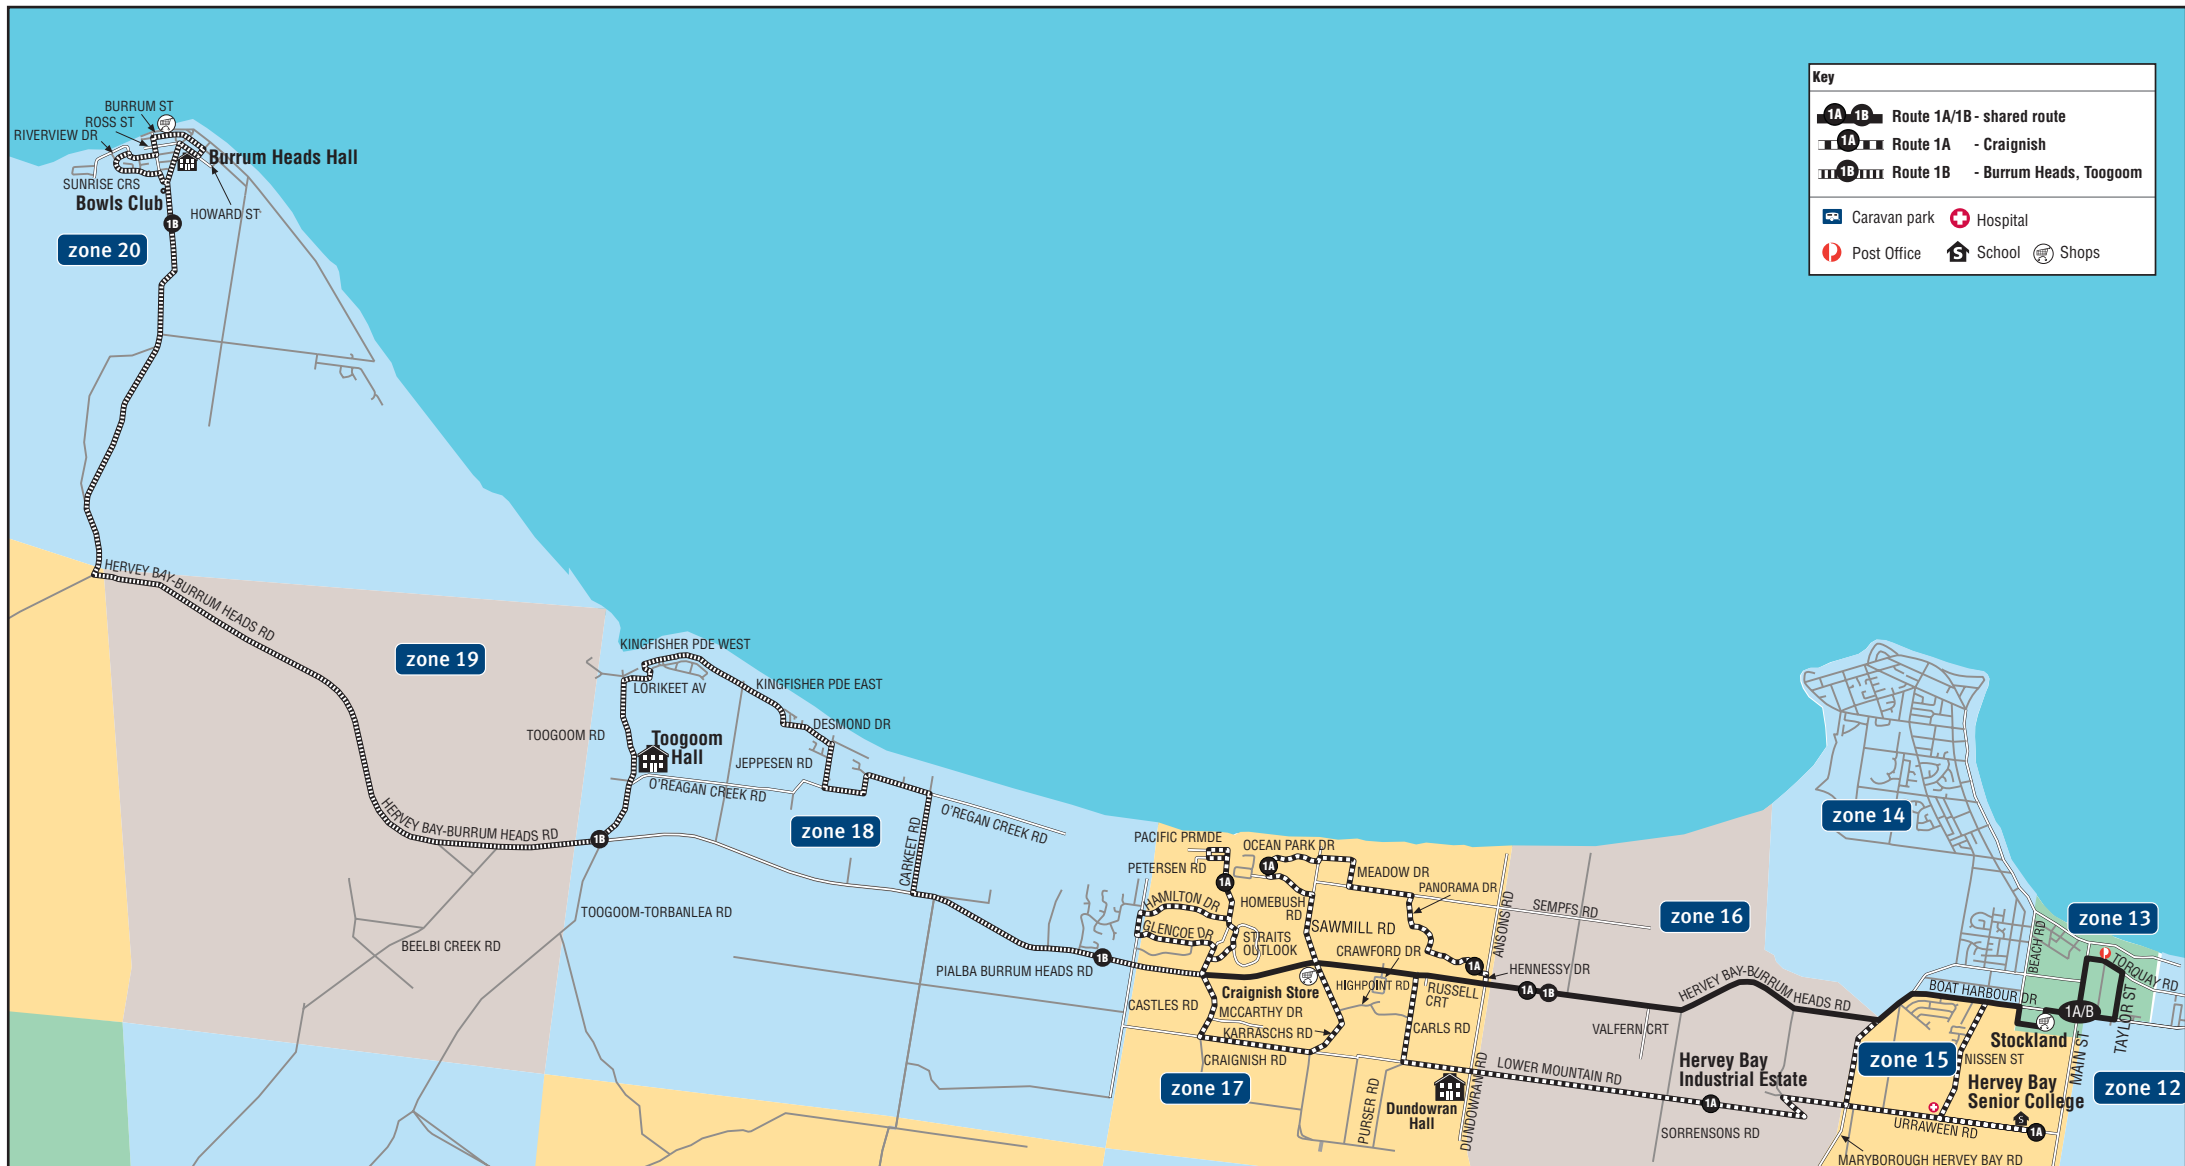

© State of Queensland The Department of Transport and Main Roads 2011

Route 1A Craignish to Hervey Bay servicing Hospital/College/City Centre							
Monday to Friday					Saturday		
major stops	am		pm		am	pm	
Main St	6.32	10.12	12.32	5.02	8.42	12.42	5.02
Centro	6.35	10.15	12.35	5.05	8.45	12.45	5.05
Hospital	-	10.17	12.37	5.07	-	12.47	5.07
College	-	-	12.39	5.09	-	-	5.09
Hervey Bay Ind. Estate	6.43	10.23	12.43	5.15	8.53	12.53	5.15
Dundowran Hall	6.45	10.25	12.45	5.18	8.55	12.55	5.18
Bellevue Hill	6.47	10.27	12.47	5.21	8.57	12.57	5.21
Crawford Dr	6.48	10.28	12.48	5.22	8.58	12.58	5.22
Craignish Store	6.49	10.29	12.49	5.23	8.59	12.59	5.23
High Pt/Karraschs Rd	6.50	10.30	12.50	5.25	9.00	1.00	5.25
McCarthy Dr	6.52	10.32	12.52	5.27	9.02	1.02	5.27
Glencoe Dr	6.54	10.34	12.54	5.29	9.04	1.04	5.29
Hamilton Dr	6.57	10.37	12.57	5.32	9.07	1.07	5.32
Pacific Promenade	7.00	10.40	1.00	5.35	9.10	1.10	5.35
Straits Outlook	7.02	10.42	1.02	5.37	9.12	1.12	5.37
Sawmill Rd (South)	7.05	10.45	1.05	5.40	9.15	1.15	5.40
Homebush Dr	7.06	10.46	1.06	5.41	9.16	1.16	5.41
Meadow Dr	7.08	10.48	1.08	5.43	9.18	1.18	5.43
Sempfs Rd Palm Way	7.10	10.50	1.10	5.45	9.20	1.20	5.45
Sempfs Rd Palm Lakes	7.11	10.51	1.11	5.46	9.21	1.21	5.46
Panorama Dr	7.13	10.53	1.13	5.48	9.23	1.23	5.48
Henessey Dr	7.14	10.54	1.14	5.49	9.24	1.24	5.49
Valfern Crt	7.18	10.57	1.17	5.52	9.27	1.27	5.52
College	-	11.02	-	-	-	-	-
Hospital	7.22	11.03	1.23	-	9.33	1.33	-
Centro	7.25	11.05	1.25	6.00	9.35	1.35	6.00
Torquay Rd KFC	-	11.08	1.30	-	9.38	1.38	-
Post Office	7.29	11.09	1.31	-	9.39	1.39	-
Main St	7.30	11.10	1.32	6.05	9.40	1.40	6.05

Route 1B Hervey Bay to Burrum Heads and return servicing Toogoom				
Monday to Friday			Saturday	
major stops	am		am	
Main St	8.47		7.17	
Centro	8.50		7.20	
Burrum Hds Bowls Club	9.15		7.45	
Sunrise Cres	9.17		7.47	
Riverview Dr West	9.18		7.48	
Riverview Dr East	9.19		7.49	
Ross St	9.20		7.50	
Burrum St West	9.21		7.51	
Burrum St shops	9.22		7.52	
Burrum St bus stop	9.23		7.53	
Howard St (Hall)	9.24		7.54	
Pialba/Burrum Hds Rd t'off	9.28		7.58	
Toogoom/Torbanlea t'off	9.33		8.03	
Toogoom Hall	9.35		8.05	
Lorikeet Ave	9.38		8.08	
Kingfisher Pde West	9.40		8.10	
Kingfisher Pde East	9.42		8.12	
Desmond Dr	9.43		8.13	
Jepperson Rd shops	9.44		8.14	
O'Reagans Cr Rd West	9.45		8.15	
O'Reagans Cr Rd East	9.47		8.17	
Carkeet Rd	9.48		8.18	
Centro	10.02		8.32	
Main St	10.05		8.35	

Monday to Friday			Saturday	
major stops	pm		pm	
Main St	1.32		1.42	
Centro	1.35		1.45	
Carkeet Rd	1.49		1.59	
O'Reagans Cr Rd East	1.50		2.00	
O'Reagans Cr Rd West	1.52		2.02	
Jepperson Rd shops	1.53		2.03	
Desmond Dr	1.54		2.04	
Kingfisher Pde East	1.55		2.05	
Kingfisher Pde West	1.56		2.06	
Lorikeet Ave	1.58		2.08	
Toogoom Hall	2.00		2.10	
Toogoom/Torbanlea t'off	2.02		2.12	
Pialba/Burrum Hds Rd t'off	2.08		2.18	
Burrum Hds Bowls Club	2.11		2.21	
Sunrise Cres	2.12		2.22	
Riverview Dr West	2.13		2.23	
Riverview Dr East	2.14		2.24	
Ross St	2.15		2.25	
Burrum St West	2.16		2.26	
Burrum St shops	2.17		2.27	
Burrum St bus stop	2.18		2.28	
Howard St (Hall)	2.19		2.29	
Centro	2.44		2.54	

NOTE: services do not run on Sundays or public holidays.