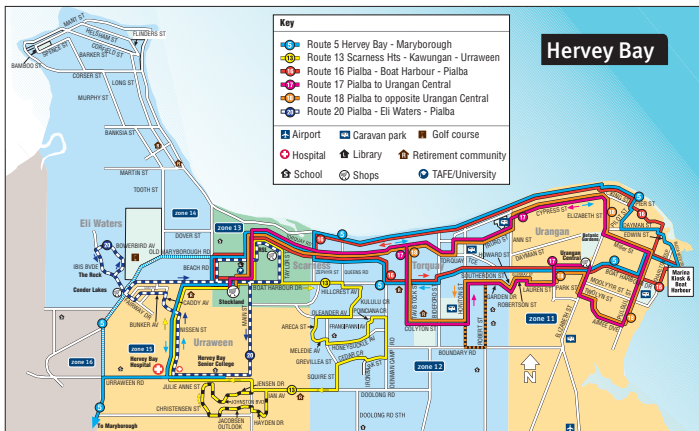

Wide Bay bus network

qconnect

is an initiative of the Queensland Government to meet the public transport needs of regional Queensland.

In addition to standardised fares and ticket types, **qconnect** has introduced a zonal fare system with improved bus routes and timetables to make it easier for you to get around.

Ticket options

qconnect single: One-way ticket to reach your destination, including transfers within two hours on any **qconnect** service.

qconnect daily: Unlimited travel within the zones purchased until the last service scheduled on the day of issue, valid on all **qconnect** services.

qconnect weekly: Unlimited travel within the zones purchased for one week (seven consecutive days) from the date of issue, valid on all **qconnect** services.

Timetables

This timetable is one of four covering the Fraser Coast area. Timetables are available from Wide Bay Transit or at www.qconnect.qld.gov.au.

Fares

Fares are calculated on the number of zones you use in your journey.

Fare concessions

Concession and discount fares apply to:

- children aged five to fourteen years inclusive - children four years and under travel free
- full-time secondary students attending an approved Queensland school
- full-time tertiary students holding a current Tertiary Transport Card
- seniors holding a Seniors Card (not Seniors Discount Business Cards or International Seniors Cards)
- pensioners holding a current Queensland Pensioner Concession Card
- people with a vision impairment holding a Vision Impairment Travel Pass (VIP). VIP holders travel free
- veterans holding a current Queensland Repatriation Health Card - for all conditions (Gold Card)
- people holding a Queensland Totally and Permanently Incapacitated (TPI) Veteran Travel Pass travel free
- carers presenting the Companion Card (including Companion Cards from other states and territories) will travel free on the **qconnect** network.

Please note-

To be eligible for a concession fare you must produce a valid concession card.

Further information on discounts and concessions is available at www.qconnect.qld.gov.au.

13 14 50 - Translating and Interpreting Service. If you have any problems with reading and speaking English, contact the Translating and Interpreting Service on 13 14 50 for assistance from anywhere in Queensland at any time.