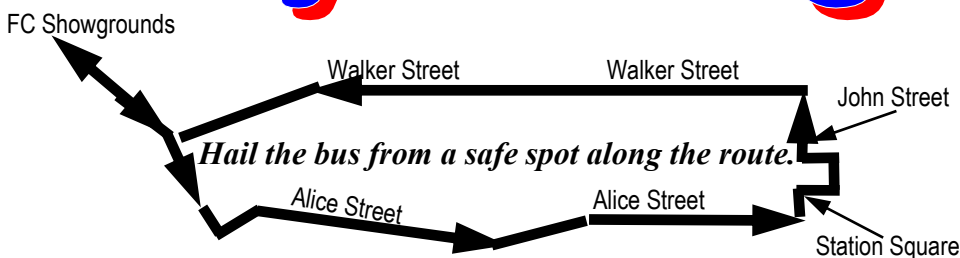

Maryborough Bus Timetable