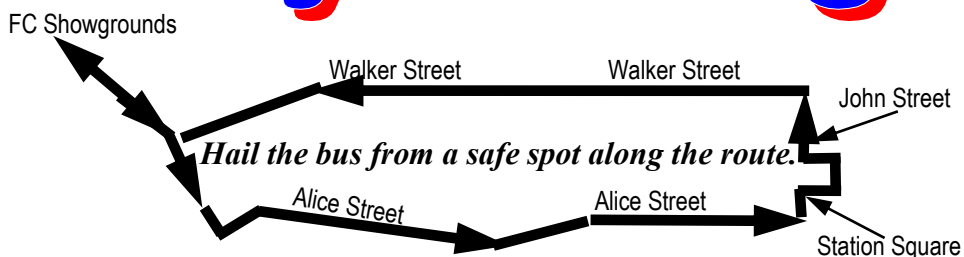

Thurs 20th May - FC Show to Hervey Bay

Depart Fraser Coast Showgrounds	11:30 AM	1:30 PM	4:30 PM	8:00 PM	9:00 PM
Route 5 Intercity departs Station Square Shopping Centre, Maryborough to Bay	12:10 PM	2:10 PM	5:35 PM	-	-
Eli Waters Shopping Centre	-	-	6:00 PM	8:35 PM	9:35 PM
Arrive Hervey Bay Transit Centre, Stockland Shopping Centre, Pialba	12:50 PM	2:45 PM	6:06 PM	8:40 PM	9:40 PM

Friday 21st May - Hervey Bay to FC Show

Depart Transit Centre, Stockland Shopping Centre, Pialba	8:45 AM	9:45 AM	10:45 AM	11:45 AM	1:45 PM	2:40 PM	5:40 PM
Opposite Eli Waters Shopping Centre	-	9:50 AM	10:50 AM	11:50 AM	-	2:45 PM	-
Depart Station Square S/Centre Maryborough	9:20 AM	-	-	-	2:20 PM	-	6:15 PM
Arrive Fraser Coast Showgrounds	9:35 AM	10:15 PM	11:15 AM	12:15 PM	2:35 PM	3:15 PM	6:35 PM

Friday 21st May - FC Show to Hervey Bay

Depart Fraser Coast Showgrounds	11:30 AM	2:00 PM	3:30 PM	5:00 PM	8:00 PM	8:30 PM	9:00 PM
Route 5 Intercity departs S/Square Shopping Centre, Maryborough	12:10 PM	-	4:10 PM	-	-	-	-
Eli Waters Shopping Centre	-	2:40 PM-	-	5:35 PM	8:35 PM	9:05 PM	9:35 PM
Arrive Hervey Bay Transit Centre, Stockland Shopping Centre, Pialba	12:50 PM	2:45 PM	4:45 PM	5:40 PM	8:40 PM	9:10 PM	9:40 PM

Maryborough Bus Timetable

Thursday 20th May Maryborough - FC Show

SHOW GROUNDS	-	11:30 am	1:30 pm	4:30 pm	6:00 pm	8:00 pm	9:00 pm
Alice St / Russell Street	-	11:35 am	1:35 pm	4:35 pm	6:05 pm	8:05 pm	9:05 pm
Alice St / Rocky Street	-	11:38 am	1:38 pm	4:38 pm	6:08 pm	8:08 pm	9:08 pm
STATION SQUARE	9:45 am	11:45 am	1:45 pm	4:45 pm	6:15 pm	8:15 pm	9:15 pm
Walker St / John Street	9:49 am	11:49 am	1:49 pm	4:49 pm	6:19 pm	8:19 pm	9:19 pm
Opposite Base Hospital	9:53 am	11:53 am	1:53 pm	4:53 pm	6:23 pm	8:23 pm	9:23 pm
Walker St / Croydon St	9:57 am	11:57 am	1:57 pm	4:57 pm	6:27 pm	8:27 pm	9:27 pm
SHOW GROUNDS	10:00 am	12:00 pm	2:00 pm	5:00 pm	6:30 pm	8:30 pm	-