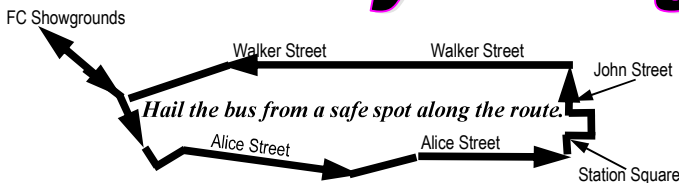

Maryborough Timetable

Thursday 25th May Maryborough - FC Show

DEPT SHOW GROUNDS	-	11:30 am	1:30 pm	4:30 pm	6:00 pm	8:00 pm	9:00 pm
Alice St / Russell Street	-	11:35 am	1:35 pm	4:35 pm	6:05 pm	8:05 pm	9:05 pm
Alice St / Rocky Street	-	11:38 am	1:38 pm	4:38 pm	6:08 pm	8:08 pm	9:08 pm
STATION SQUARE	9:45 am	11:45 am	1:45 pm	4:45 pm	6:15 pm	8:15 pm	9:15 pm
Walker St / John Street	9:49 am	11:49 am	1:49 pm	4:49 pm	6:19 pm	8:19 pm	9:19 pm
Opposite Base Hospital	9:53 am	11:53 am	1:53 pm	4:53 pm	6:23 pm	8:23 pm	9:23 pm
Walker St / Croydon St	9:57 am	11:57 am	1:57 pm	4:57 pm	6:27 pm	8:27 pm	9:27 pm
ARR SHOW GROUNDS	10:00 am	12:00 pm	2:00 pm	5:00 pm	6:30 pm	8:30 pm	-

Fri 26th May: Maryborough - FC Show

DEPART SHOW GROUNDS	-	10:00 am	11:00 am	12:00 pm	01:00 pm	02:00 pm
Alice St / Russell Street	-	10:05 am	11:05 am	12:05 pm	01:05 pm	02:05 pm
Alice St / Rocky Street	-	10:08 am	11:08 am	12:08 pm	01:08 pm	02:08 pm
STATION SQUARE	9:30 am	10:15 am	11:15 am	12:15 pm	01:15 pm	02:15 pm
Walker St / John Street	09:33 am	10:19 am	11:19 am	12:19 pm	01:19 pm	02:19 pm
Opposite Base Hospital	09:36 am	10:23 am	11:23 am	12:23 pm	01:23 pm	02:23 pm
Walker St / Croydon Street	09:39 am	10:27 am	11:27 am	12:27 pm	01:27 pm	02:27 pm
ARRIVE SHOW GROUNDS	09:45 am	10:30 am	11:30 am	12:30 pm	01:30 pm	02:30 pm

Fri 26th May: Maryborough - FC Show

DEPART SHOW GROUNDS	03:00 pm	04:00 pm	05:00 pm	06:00 pm	08:00 pm	09:00 pm
Alice St / Russell Street	03:05 pm	04:05 pm	05:05 pm	06:05 pm	08:05 pm	09:05 pm
Alice St / Rocky Street	03:08 pm	04:08 pm	05:08 pm	06:08 pm	08:08 pm	09:08 pm
STATION SQUARE	03:15 pm	04:15 pm	05:15 pm	06:15 pm	08:15 pm	09:15 pm
Walker St / John Street	03:19 pm	04:19 pm	05:19 pm	06:19 pm	08:19 pm	09:19 pm
Opposite Base Hospital	03:23 pm	04:23 pm	05:23 pm	06:23 pm	08:23 pm	09:23 pm
Walker St / Croydon Street	03:27 pm	04:27 pm	05:27 pm	06:27 pm	08:27 pm	09:27 pm
ARRIVE SHOW GROUNDS	03:30 pm	04:30 pm	05:30 pm	06:30 pm	08:30 pm	-

ONE WAY FARES - HERVEY BAY	
ADULT	$5.40
PENSIONER, STUDENT, CHILD	$2.70
CHILD (4 AND UNDER)	$0.00

ONE WAY FARES - MARYBOROUGH	
ADULT	$3.00
PENSIONER, STUDENT, CHILD	$1.50
CHILD (4 AND UNDER)	$0.00