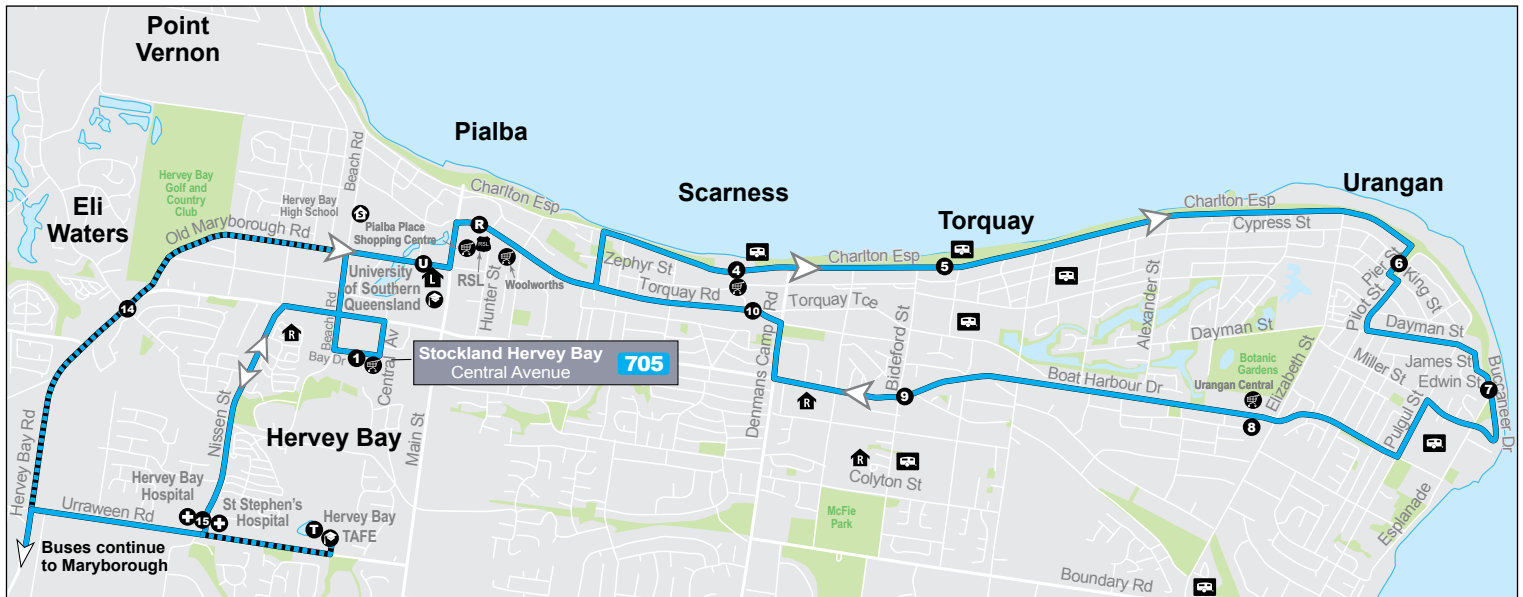

717 Pialba to Urangan

718 Pialba to Urangan

720 Pialba to Eli Waters

Hervey Bay on demand

Effective from 29 June 2026

Route descriptions

705 Hervey Bay to Maryborough servicing Hospitals, Pialba, Scarness, Torquay, Urangan, Hervey Bay TAFE and University. Operates 7 days.

713 Scarness Heights to Urraween servicing Pialba, Scarness, Kawungan, Urraween. Operates Monday to Saturday.

Routes

705, 713, 716, 717, 718, 720

Route map

See separate section in this timetable for Hervey Bay on demand service in Point Vernon.

Route maps

- Notes:**
- Only route 705 operates on Sundays and public holidays (use Sunday times), except Christmas Day and Good Friday, when there are no services.
 - Passengers travelling on route 705 to Maryborough Hospital cannot board between Station Square and Maryborough Hospital.

Monday to Saturday

map ref	Route number	718 am	718 am	718 pm	718 pm
1	Stockland Hervey Bay Shopping Centre	9.00	10.50	12.00	1.50
	Main Street near Rose St	9.03	10.53	12.03	1.54
R	Torquay Road, Opp RSL	9.05	10.55	12.05	1.56
	Torquay Road at Catholic Church	9.06	10.56	12.06	1.57
27	Torquay Road at Queens Road	9.08	10.58	12.08	1.59
	Fraser St at Truro St	9.12	11.02	12.12	2.03
46	Truro St at Ann St	9.16	11.06	12.16	2.05
C	Cypress St at Margaret St	9.18	11.08	12.18	2.07
30	Pulgul St near Boat Harbour Dr	9.22	11.12	12.22	2.10
B	Opp Urangan Central Shops	9.31	11.21	12.31	2.19
H	Southerden St near Honiton St	9.37	11.26	12.36	2.24
25	Tavistock St at Exeter St	9.42	11.31	12.41	2.29
26	Torquay Tce at Torquay State School	9.45	11.33	12.43	2.31
10	Torquay Rd at Gossner St	9.48	11.36	12.46	2.34
W	Torquay Road at Bay Plaza	9.50	11.38	12.48	2.36
R	RSL, Torquay Rd	9.51	11.39	12.49	2.37
U	Main Street near Rose St	9.53	11.41	12.51	2.39
1	Stockland Hervey Bay Shopping Centre	9.56	11.44	12.54	2.42