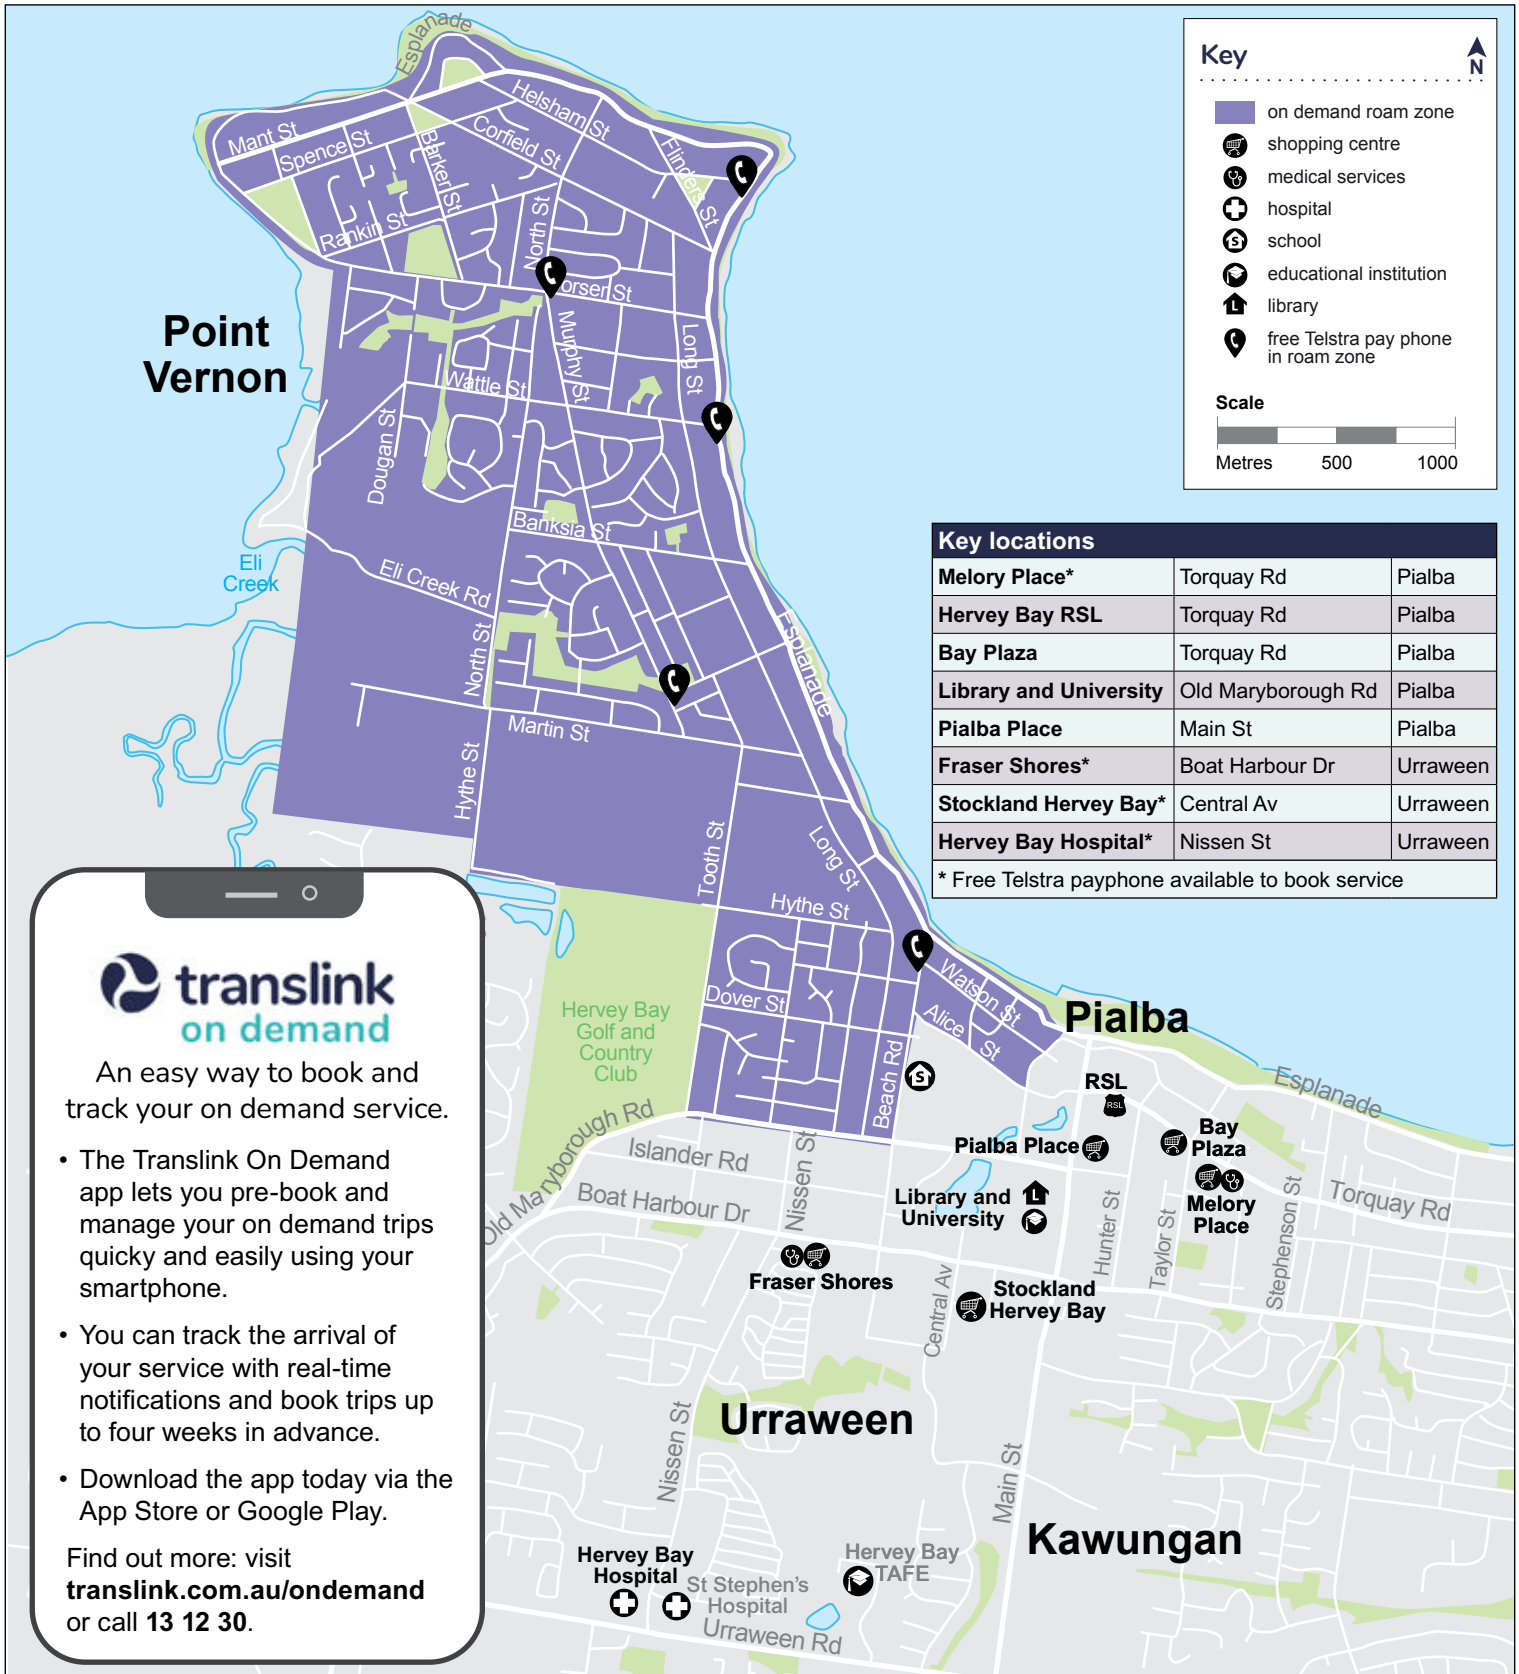

Monday to Saturday

map ref	Route number	718 am	718 am	718 pm	718 pm
1	Stockland Hervey Bay Shopping Centre	9.00	10.50	12.00	1.50
	Main Street near Rose St	9.03	10.53	12.03	1.54
R	Torquay Road, Opp RSL	9.05	10.55	12.05	1.56
	Torquay Road at Catholic Church	9.06	10.56	12.06	1.57
27	Torquay Road at Queens Road	9.08	10.58	12.08	1.59
	Fraser St at Truro St	9.12	11.02	12.12	2.03
46	Truro St at Ann St	9.16	11.06	12.16	2.05
C	Cypress St at Margaret St	9.18	11.08	12.18	2.07
30	Pulgul St near Boat Harbour Dr	9.22	11.12	12.22	2.10
B	Opp Urangan Central Shops	9.31	11.21	12.31	2.19
H	Southerden St near Honiton St	9.37	11.26	12.36	2.24
25	Tavistock St at Exeter St	9.42	11.31	12.41	2.29
26	Torquay Tce at Torquay State School	9.45	11.33	12.43	2.31
10	Torquay Rd at Gossner St	9.48	11.36	12.46	2.34
W	Torquay Road at Bay Plaza	9.50	11.38	12.48	2.36
R	RSL, Torquay Rd	9.51	11.39	12.49	2.37
U	Main Street near Rose St	9.53	11.41	12.51	2.39
1	Stockland Hervey Bay Shopping Centre	9.56	11.44	12.54	2.42

Explanations

*Provides a service from Pialba Primary and Hervey Bay High schools on school days.

Trainlink Services

Queensland Rail railbus services operate between Hervey Bay and Maryborough West station.

On demand Hervey Bay

Key

- on demand roam zone
- shopping centre
- medical services
- hospital
- school
- educational institution
- library
- free Telstra pay phone in roam zone

Scale

Metres 500 1000

Key locations		
Melory Place*	Torquay Rd	Pialba
Hervey Bay RSL	Torquay Rd	Pialba
Bay Plaza	Torquay Rd	Pialba
Library and University	Old Maryborough Rd	Pialba
Pialba Place	Main St	Pialba
Fraser Shores*	Boat Harbour Dr	Urraween
Stockland Hervey Bay*	Central Av	Urraween
Hervey Bay Hospital*	Nissen St	Urraween