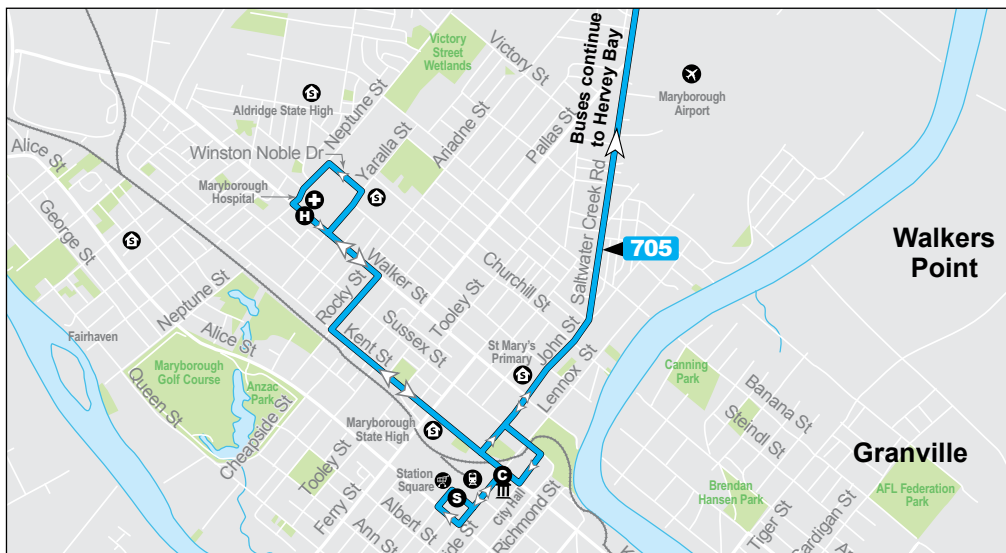

717 Pialba to Urangan

718 Pialba to Urangan

720 Pialba to Eli Waters

Hervey Bay on demand

Effective from 29 June 2026

Route descriptions

705 Hervey Bay to Maryborough servicing Hospitals, Pialba, Scarness, Torquay, Urangan, Hervey Bay TAFE and University. Operates 7 days.

713 Scarness Heights to Urraween servicing Pialba, Scarness, Kawungan, Urraween. Operates Monday to Saturday.

Routes

705, 713, 716, 717, 718, 720

Route map

See separate section in this timetable for Hervey Bay on demand service in Point Vernon.

Route maps

- Notes:**
- Only route 705 operates on Sundays and public holidays (use Sunday times), except Christmas Day and Good Friday, when there are no services.
 - Passengers travelling on route 705 to Maryborough Hospital cannot board between Station Square and Maryborough Hospital.